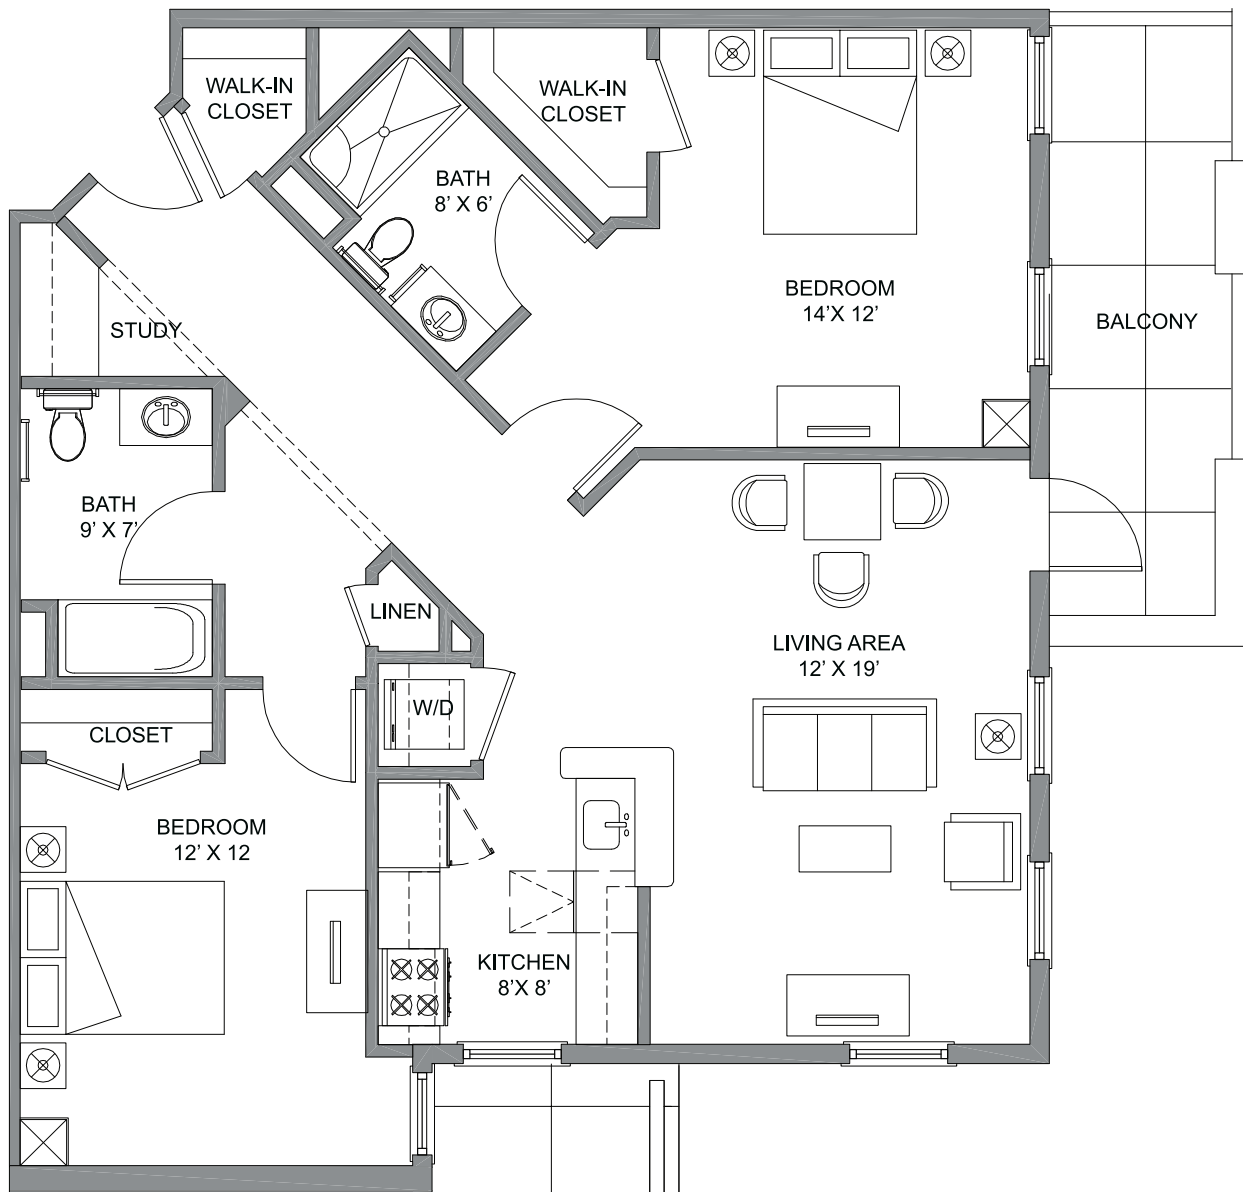

GREEN HARBOR

FIRST FLOOR

2 BEDROOM / 2 BATH

*The size, dimensions and other information contained on this floor plan are approximate and are subject to change without notice.
Furniture depicted is for suggested placement only. Resident furnishes apartment according to personal taste.*